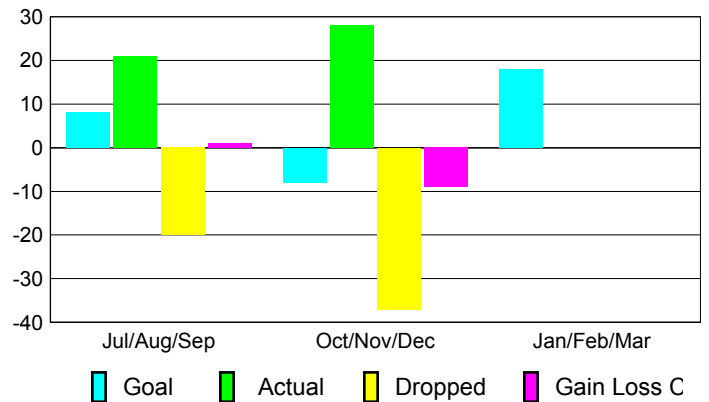

2012-2013 GMT Reports for District (or Undistricted) **District 202 F**

GMT: Ronal Arthur Luxton

Location: NEW ZEALAND

GMT CA: 7

CLUBS

Club Results
2012-2013

Clubs
2011-2012

Month	New Club Goal	Actual New Clubs	Actual Dropped Clubs	Gain/Loss of Clubs	Gain/Loss of Clubs
Jul/Aug/Sep	0	0	0	0	0
Oct/Nov/Dec	0	0	-1	-1	0
Jan/Feb/Mar	1	0	-1	-1	0
Totals	1	0	-1	-1	0

Club Results 2012-2013

Goal, New, Dropped, Gain/Loss

Comparison of Club Gain/Loss

Current Year Compared to the Previous Year

YTD Status Quo Clubs 2012-2013

Status Quo Clubs Compared to Status Quo Members

MEMBERSHIP

Membership Results
2012-2013

Membership
2011-2012

Month	Net Memb Goal	Actual New Memb	Actual Dropped Memb	Gain/Loss of Memb	Gain/Loss of Memb
Jul/Aug/Sep	8	21	-20	1	-14
Oct/Nov/Dec	-8	28	-37	-9	2
Jan/Feb/Mar	18	0	-18	-18	9
Totals	18	49	-57	-8	-3

Membership Results 2012-2013

Goal, New, Dropped, Gain/Loss

Comparison of Membership Gain/Loss

Current Year Compared to the Previous Year

Gender Comparison 2012-2013

Jul/Aug/Sep

Oct/Nov/Dec

Jan/Feb/Mar