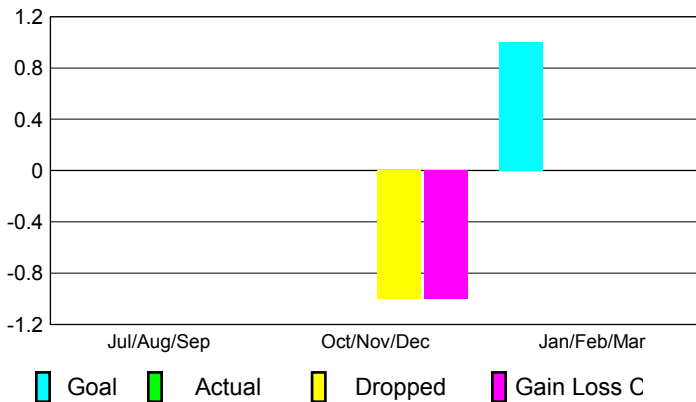

2012-2013 GMT Reports for District (or Undistricted) **District 202 F**

GMT: Ronal Arthur Luxton

Location: NEW ZEALAND

GMT CA: 7

CLUBS

Club Results
2012-2013

Clubs
2011-2012

Month	New Club Goal	Actual New Clubs	Actual Dropped Clubs	Gain/Loss of Clubs	Gain/Loss of Clubs
Jul/Aug/Sep	0	0	0	0	0
Oct/Nov/Dec	0	0	-1	-1	0
Jan/Feb/Mar	1	0	-1	-1	0
Totals	1	0	-1	-1	0

Club Results 2012-2013

Goal, New, Dropped, Gain/Loss

Comparison of Club Gain/Loss

Current Year Compared to the Previous Year

YTD Status Quo Clubs 2012-2013

Status Quo Clubs Compared to Status Quo Members

MEMBERSHIP