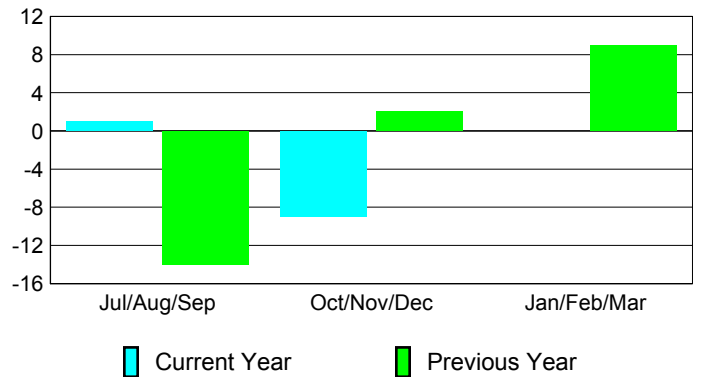

Membership Results
2012-2013

Membership
2011-2012

Month	Net Memb Goal	Actual New Memb	Actual Dropped Memb	Gain/Loss of Memb	Gain/Loss of Memb
Jul/Aug/Sep	8	21	-20	1	-14
Oct/Nov/Dec	-8	28	-37	-9	2
Jan/Feb/Mar	18	0	-18	-18	9
Totals	18	49	-57	-8	-3

Membership Results 2012-2013

Goal, New, Dropped, Gain/Loss

Comparison of Membership Gain/Loss

Current Year Compared to the Previous Year

Gender Comparison 2012-2013

Jul/Aug/Sep

Oct/Nov/Dec

Jan/Feb/Mar