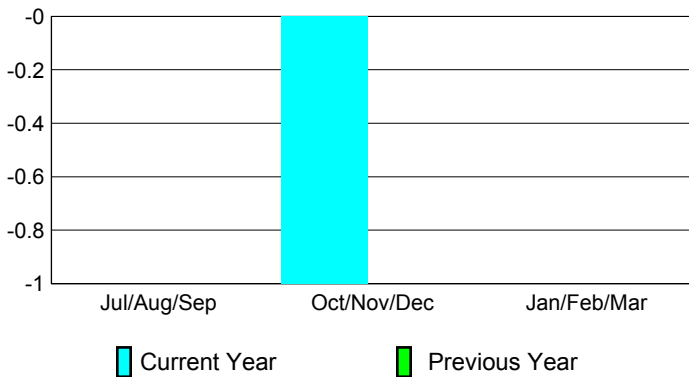

2012-2013 GMT Reports for District (or Undistricted) **District 202 F**

GMT: Ronal Arthur Luxton

Location: NEW ZEALAND

GMT CA: 7

CLUBS

Club Results
2012-2013

Clubs
2011-2012

Month	New Club Goal	Actual New Clubs	Actual Dropped Clubs	Gain/Loss of Clubs	Gain/Loss of Clubs
Jul/Aug/Sep	0	0	0	0	0
Oct/Nov/Dec	0	0	-1	-1	0
Jan/Feb/Mar	1	0	-1	-1	0
Totals	1	0	-1	-1	0

Club Results 2012-2013

Goal, New, Dropped, Gain/Loss

Comparison of Club Gain/Loss

Current Year Compared to the Previous Year

YTD Status Quo Clubs 2012-2013

Status Quo Clubs Compared to Status Quo Members

MEMBERSHIP